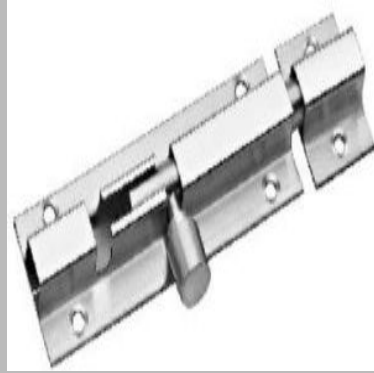

We are leading name engaged as Manufacturer, Exporter, Supplier, Retailer and Distributor of wide range of Aldrop, Bathroom Rack, Brass Door Handles, Cabinet Handles and Conceal Handle etc...

Stainless Steel Round  
Curtain Bracket

Door Tower Bolt

2 Line Embossed Laser  
Door Kit

4 Line Embossed Laser  
Door Kit

Spartan Embossed Laser  
Door Kit

Curve Premium Laser  
Door Kit

## About Steller Industries

Steller industries is a reputed manufacturer of Door Aldrop, Fancy Door Fitting, Door kits, Door Pull Handle, SS Handle, Door Accessories, Tower Bolt, Baby Letch, Door Stopper , Magnet (SS & Zink), Door Closer , Tower Bolt , Door T. Bolt Accessories, Hinges, PVC Door Kit, Symbols, Curtain Bracket with Support and All Type of Architectural Hardware & Fittings. . The company was established in 2010. Over the past decades, a well deserved reputation has been molded by us. Hardware Manufacturing has ensured that only the highest quality standards are consistently adhered to.