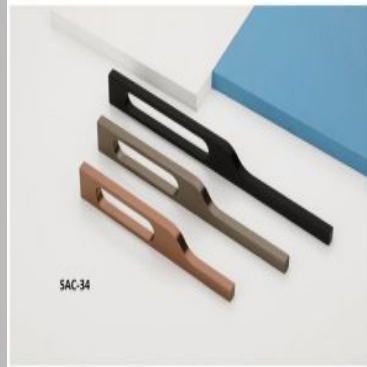

## Door Hardware

MO.1001

White Metal Door Kit

tower bolts

Steller Oddi Embose Door Kit

Steller Laser Door Kit

Stainless Steel Antique Door Kit

Stainless Steel Single Door Stopper

## Cabinet Handles

SAD-10

aluminum cabinet handles SAD-10

SAC-34

aluminum cabinet handles SAC-34

SAC-33

aluminum cabinet handles SAC-33

SAC-32