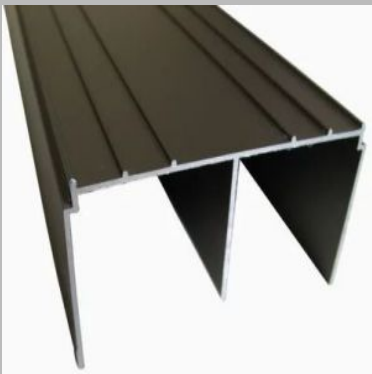

Aluminium Sliding Door Track

Aluminium G handle profile - Ceramic Grey

Aluminium G handle profile - Chrome

Aluminium G handle profile - Golden Glossy

Aluminium G handle profile - Electric Champagne

Aluminium G handle profile - Lemon Gold