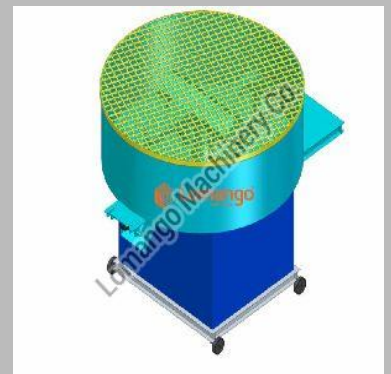

Automatic Fly Ash Making Machine

Automatic Fly Ash Brick Making Machine

automatic fly ash brick plant

high speed fly ash brick making machine

PVC Rubber Mould

Refractory Castable Pan Mixer

About Lomango Machinery Co.

Lomango Machinery co is a leading mfg & exporter of fly ash bricks and paver block making machine located in Morbi Gujarat india. Our satisfied client based in all over india & africa. Hear u can be Rest assured about the quality of Machine.