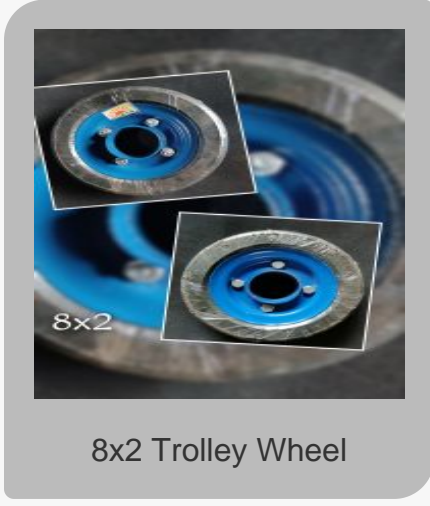

3.50x10 Cutted Wheelbarrow Wheel

3.50x08 Wheelbarrow Replacement Wheel

3.50x08 Scooter Type Wheelbarrow Wheel

Plastic Trolley Wheels

Trolley Wheels

Caster Wheels, Casters & Rollers

2.50.16

Ice Cream Cart Rubber Wheel