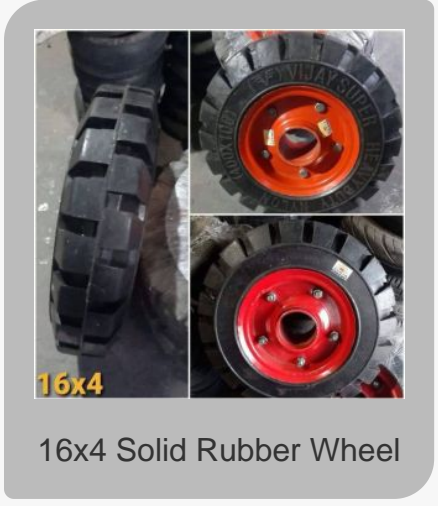

3.50x10 Cutted Wheelbarrow Wheel

3.50x08 Wheelbarrow Replacement Wheel

3.50x08 Scooter Type Wheelbarrow Wheel

Plastic Trolley Wheels

Trolley Wheels

Caster Wheels, Casters & Rollers

2.50.16

Ice Cream Cart Rubber Wheel