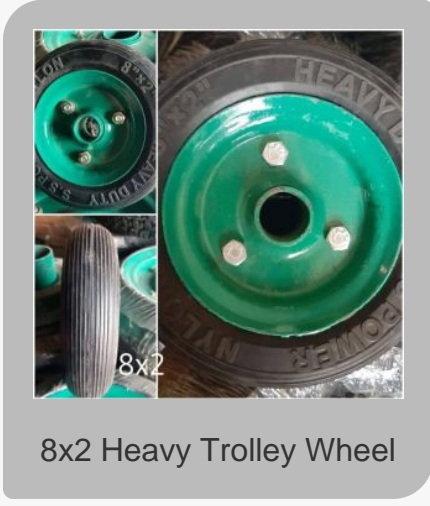

3.50x10 Cutted Wheelbarrow Wheel

3.50x08 Wheelbarrow Replacement Wheel

3.50x08 Scooter Type Wheelbarrow Wheel

Plastic Trolley Wheels

Trolley Wheels

Caster Wheels, Casters & Rollers

2.50.16

Ice Cream Cart Rubber Wheel