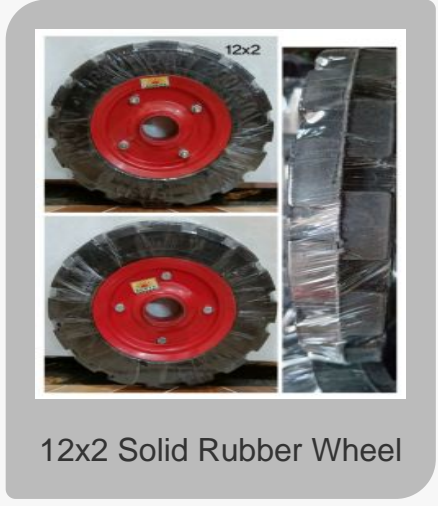

3.50x10 Cutted Wheelbarrow Wheel

3.50x08 Wheelbarrow Replacement Wheel

3.50x08 Scooter Type Wheelbarrow Wheel

Plastic Trolley Wheels

Trolley Wheels

Caster Wheels, Casters & Rollers

2.50.16

Ice Cream Cart Rubber Wheel