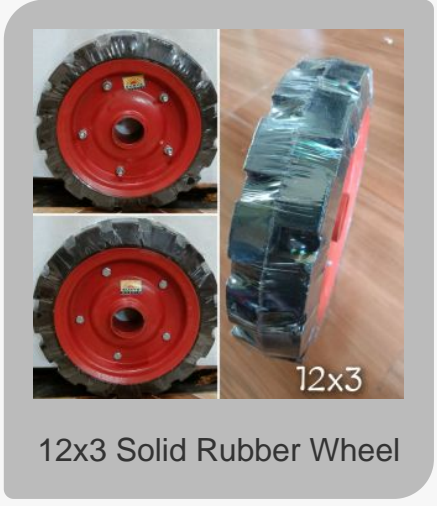

Total Number of Employees : Below 20

Year of Establishment : 1999

Legal Status of Firm : Individual (Sole proprietorship)

Wheel Rim

4.008 Wheelbarrow Wheel

3.50x10 Rebelt Type Wheelbarrow Wheel

3.50x10 R1 Type Wheelbarrow Wheel

3.50x10 Cutted Wheelbarrow Wheel

3.50x08 Wheelbarrow Replacement Wheel

3.50x08 Scooter Type Wheelbarrow Wheel

Plastic Trolley Wheels

Trolley Wheels

Caster Wheels, Casters & Rollers

2.50.16

Ice Cream Cart Rubber Wheel