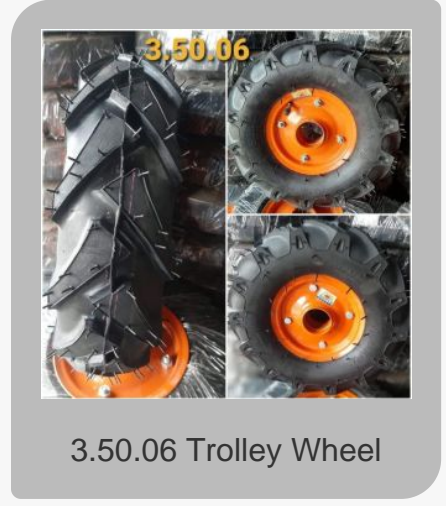

3.50x10 Cutted Wheelbarrow Wheel

3.50x08 Wheelbarrow Replacement Wheel

3.50x08 Scooter Type Wheelbarrow Wheel

Plastic Trolley Wheels

Trolley Wheels

Caster Wheels, Casters & Rollers

2.50.16

Ice Cream Cart Rubber Wheel