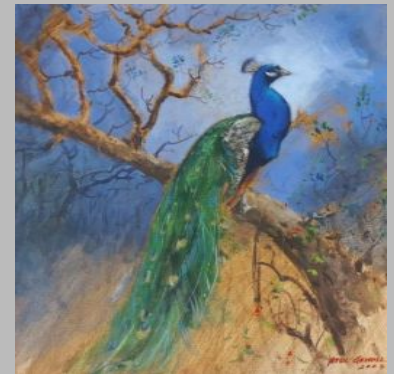

Glass Paintings

Plate Paintings

Nude Female Paintings

Peacock Paintings

About Cosmo World

Cosmo World is a centre of ornamental arts creation located in the centre of Pune, Maharashtra. Our journey started with a straightforward yet deep idea: to provide personality and inspiration to areas. We tell stories of artistic brilliance that cut over borders with each brushstroke.